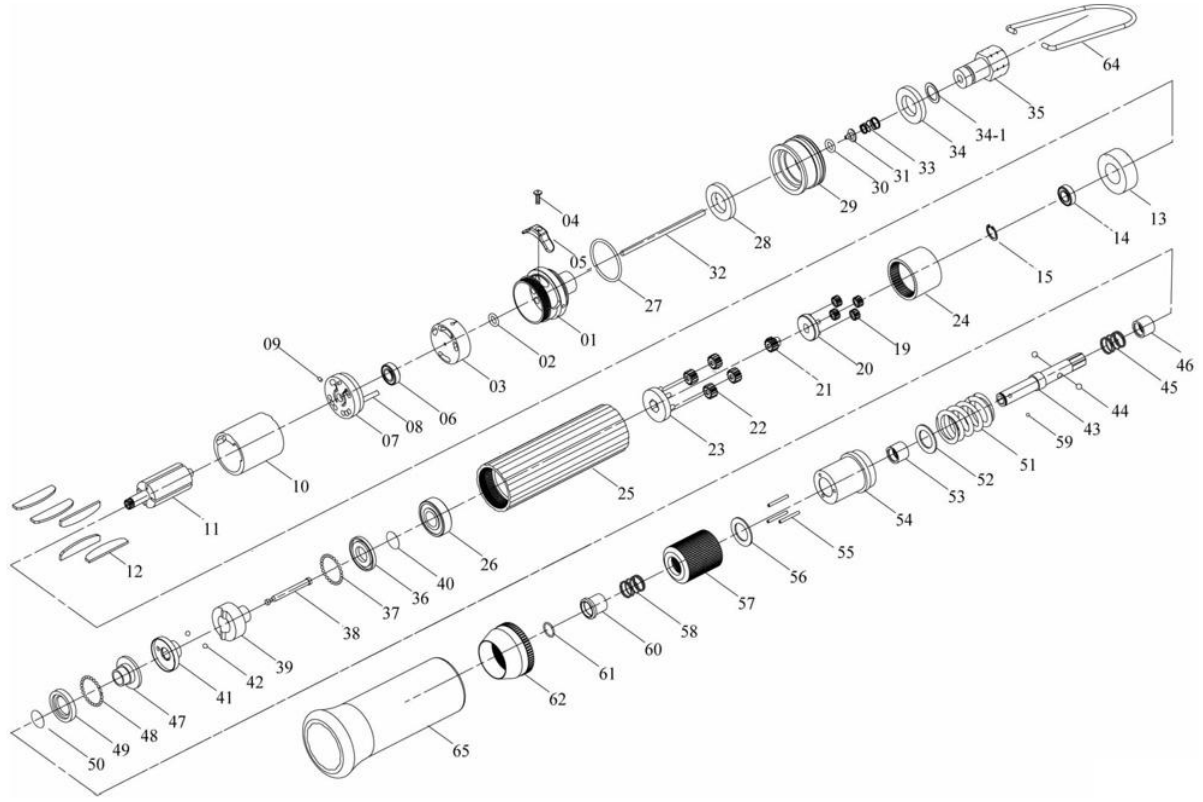

OS-40PB **GAV** HAVALI SHUT-OFF TORNAVIDA

ITEM NO.	DESCRIPTION	Q'TY	ITEM NO.	DESCRIPTION	Q'TY
1	End Housing (Red)	1	34-1	O Ring	1
2	O Ring	1	35	Air Inlet Bushing	1
3	Valve	1	36	Retainer	1
4	Set Screw And Washer	1	37	Ball	28
5	Switch	1	38	Pilot Pin	1
6	Ball Bearing	1	39	Rear Clutch	1
7	End Plate	1	40	C Ring	1
8	Pin	1	41	Center Clutch	1
9	Pin	1	42	Ball	2
10	Cylinder	1	43	Anvil	1
11	10T Rotor	1	44	Ball	2
12	Blade	5	45	Spring	1
13	Front Plate	1	46	Slide Base	1
14	Ball Bearing	1	47	End Clutch	1
15	C Ring	1	48	Ball	22
19	15T Plant Gear	4	49	Ball Race	1
20	Fifth Gear Cage	1	50	C Ring	1
21	14T Main Gear	1	51	Torque Spring	1
22	14T Plant Gear	4	52	Washer	1
23	Fourth Gear Cage	1	53	Anvil Bushing	1
24	Internal Gear	1	54	Clutch Housing	1
25	Center Housing (Red)	1	55	Needle Pin	3
26	Ball Bearing	1	56	Regulation Washer	1
27	O Ring	1	57	Torque Ring	1
28	Silencer	2	58	Spring	1
29	Exhaust Deflector	1	59	Ball	1
30	O Ring	1	60	Bit Slide Sleeve	1
31	Valve Plate	1	61	C Ring	1
32	Operating Rod	1	62	Rear Housing	1
33	Cone Spring	1	64	Suspension Ring	1
34	Silencer	1	65	Soft Cover	1